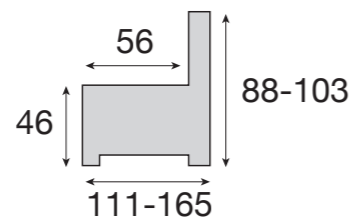

Relaxsystem
wall-away
Système relax
dos-mur